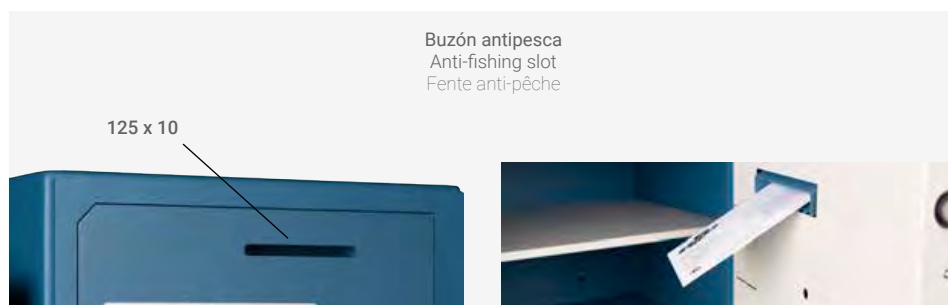

Buzón antipesca
Anti-fishing slot
Fente anti-pêche

125 x 10